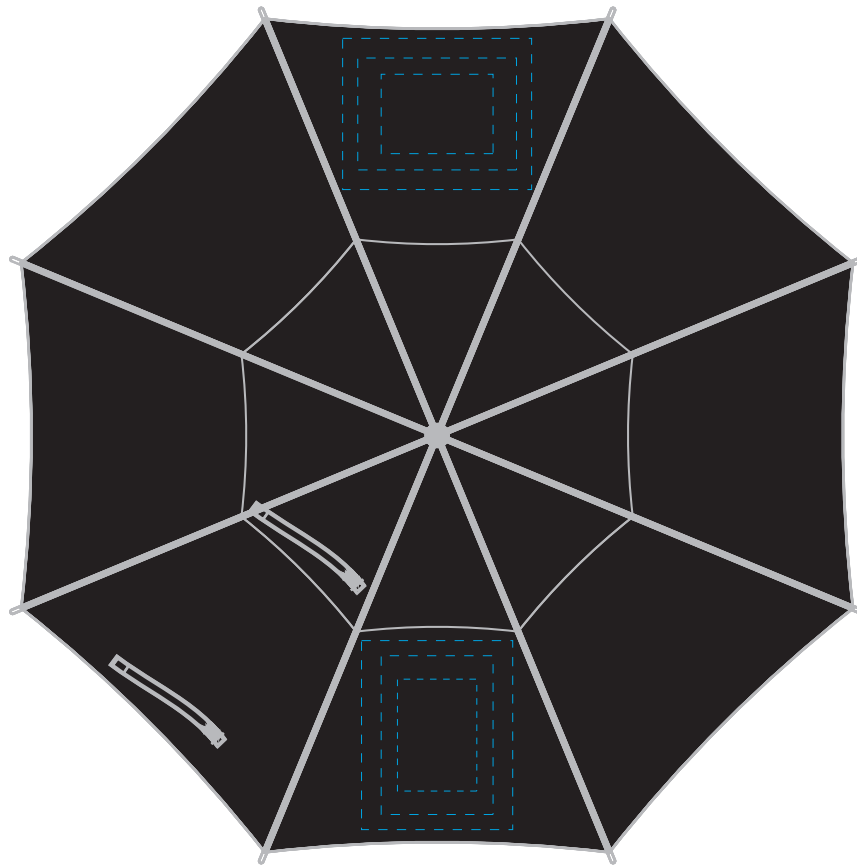

H689- Stormy Umbrella

Product Size

Diameter: 1200mm
 Rib length: 470mm
 Number of ribs: 8

Product Size

Digital transfer size | Max Custom: (200mm x 250mm)
 Digital transfer size | A5 (148mm x 210mm)
 Digital transfer size | A6 (105mm x 148mm)

-  White
-  Black
-  Red
-  Bottle Green
-  Cyan
-  Navy
-  Royal Blue

= Digital Transfer - MAX
 (250mm x 200mm)

= Digital Transfer - MAX
 (250mm x 200mm)

= Digital Transfer - A5 STANDARD
 (210mm x 148mm)

= Digital Transfer - A5 STANDARD
 (210mm x 148mm)

= Digital Transfer - A6
 (148 x 105mm)

= Digital Transfer - A6
 (148 x 105mm)

Disclaimer:

Colour proofs are to be used as a guide only.
 Line drawing is for approximate print positional guide only.
 Please familiarise yourself with the product prior to approving.
 It is not intended to be an exact scale or detailed representation.
 Small details or text, including ®©™, may fill in and not be legible.
 Dotted lines will not be printed and are for maximum print guide only.
 The fine lines and details in your logo may not be able to be produced clearly.