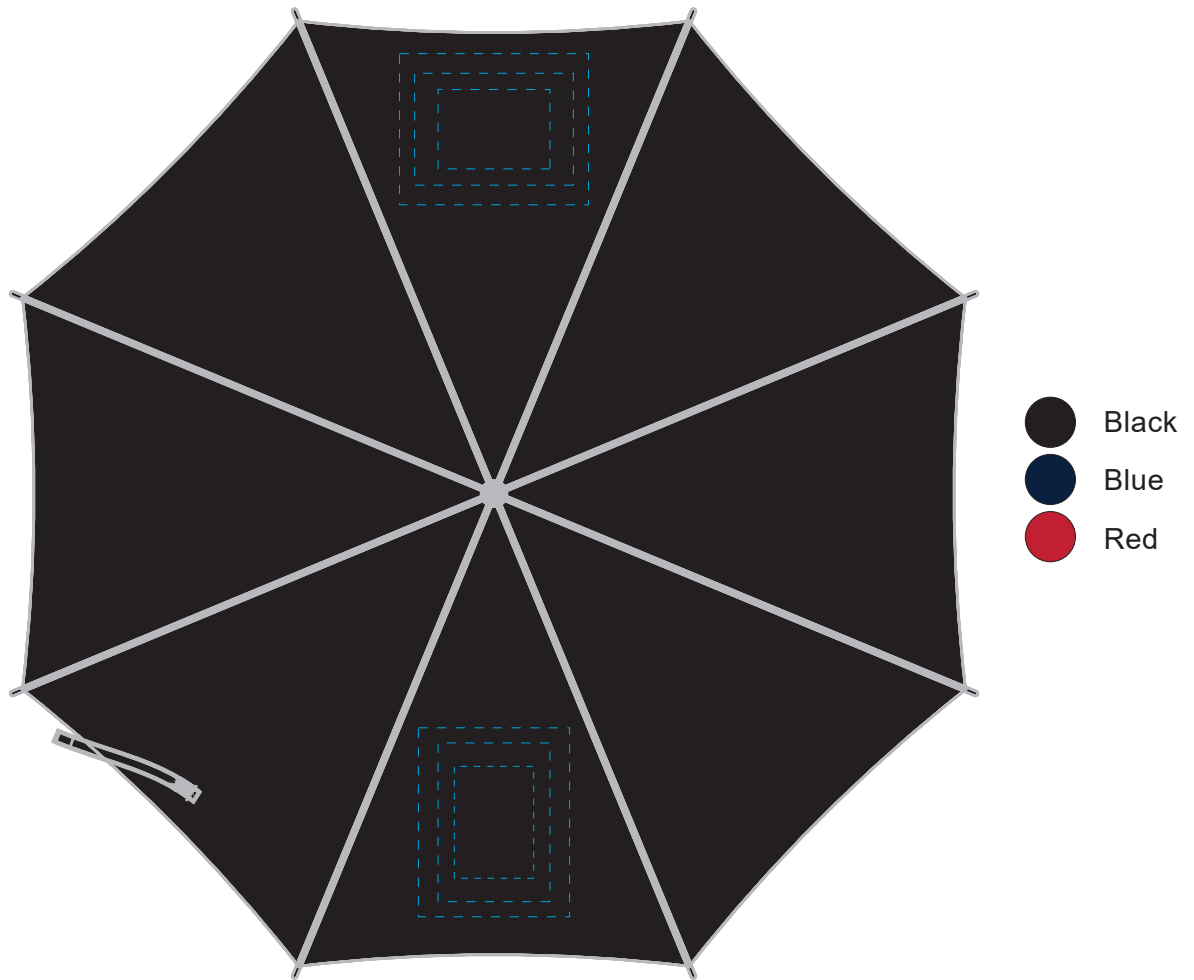

# H686 - The Mickelson Umbrella

## Product Size

Diameter: 1360mm  
 Rib length: 470mm  
 Number of ribs: 8

## Print Options

- Digital transfer size| Max Custom: (250 x 200mm)
- Digital transfer size| A5 (210 x 148mm)
- Transfer Print size| A6 (148 x 105mm) (one colour)

= Digital Transfer - MAX  
(250mm x 200mm)