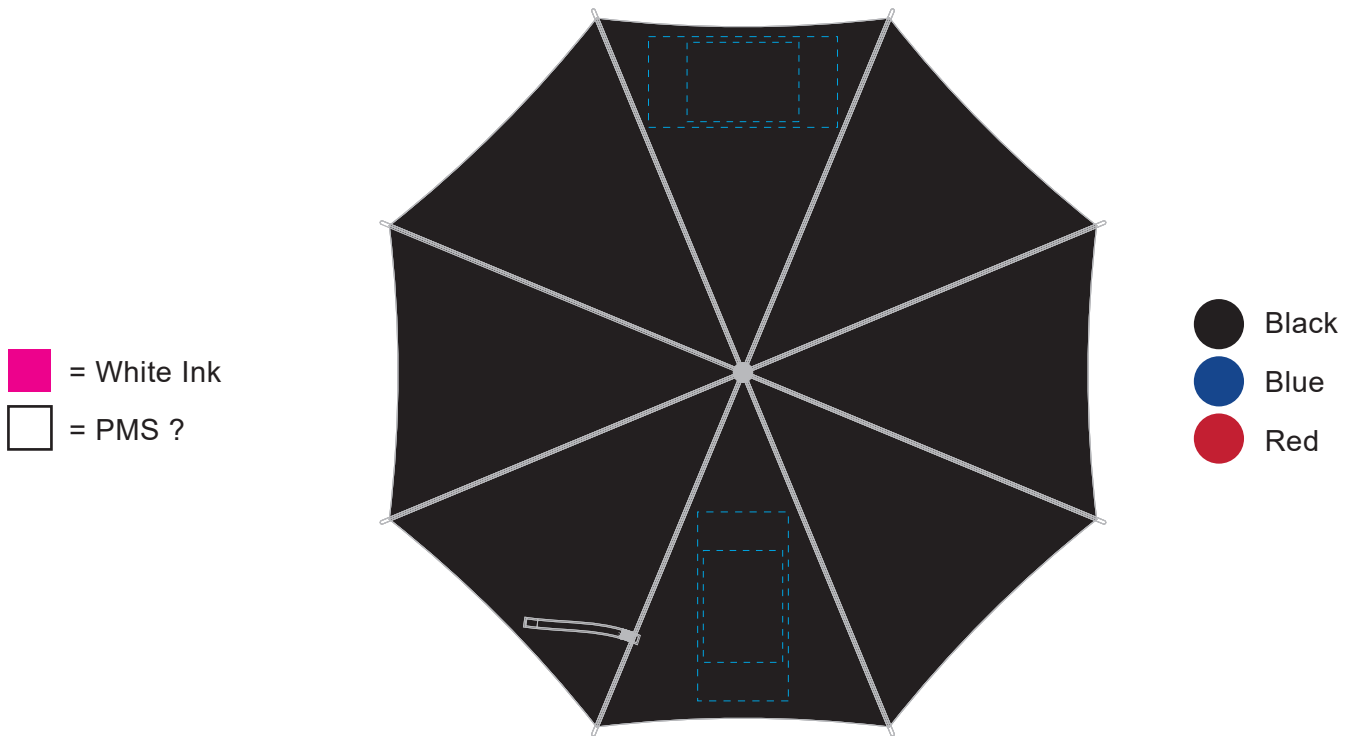

H685 – Poppins Umbrella

Product Size

Diameter: 960mm
Rib length: 360mm
Number of ribs: 8

Print Options

Digital transfer size | Max Custom (120 x 250mm)
Digital transfer size | A6 (105 x 148mm)
Transfer print (one colour) size | A6 (105 x 148mm)

ARTWORK (10% approx.)

= Digital Transfer - MAX
(120 x 250mm)

= Digital Transfer - A6 STANDARD
(105 x 148mm)

= Digital Transfer - MAX
(120 x 250mm)

= Digital Transfer - A6 STANDARD
(105 x 148mm)

Disclaimer:

Colour proofs are to be used as a guide only.
Line drawing is for approximate print positional guide only.
Please familiarise yourself with the product prior to approving.
It is not intended to be an exact scale or detailed representation.
Small details or text, including ®©™, may fill in and not be legible.
Dotted lines will not be printed and are for maximum print guide only.
The fine lines and details in your logo may not be able to be produced clearly.