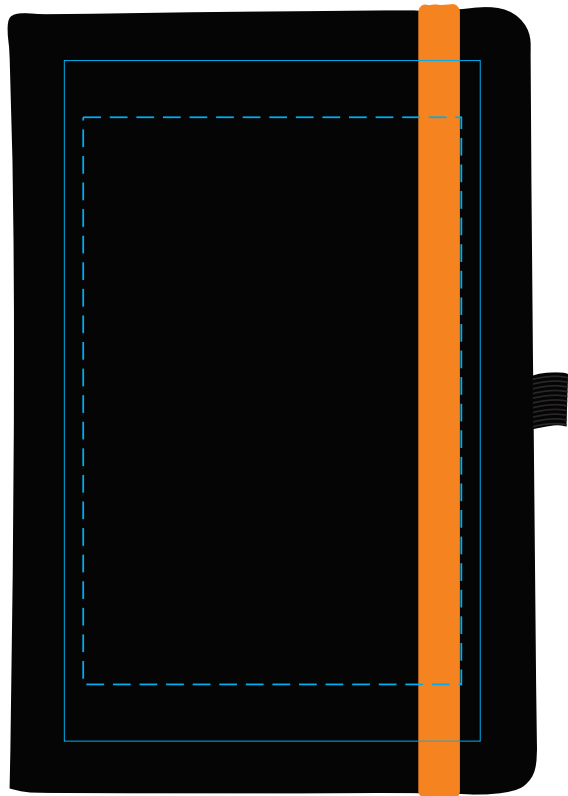

LL5094 -
Venture Supreme Notebook / Napier Pen - Notebook: Pen:

Showing at approx 50% of size

Screen Print
Print Area: 110mmL x 180mmH
Actual print size: xxmmL x xxmmH

Digital
Print Area: 100mmL x 150mmH
Actual print size: xxmmL x xxmmH

Finished print area - Screen Print 
Finished print area - Digital 

Available Colours

-  White
-  Orange
-  Red
-  Green
-  Light Blue
-  Dark Blue
-  Black

PMS / LASER ENGRAVE

PMS / LASER ENGRAVE

Available Colours

-  Silver
-  Black
-  Gun Metal
-  Dark Blue
-  Light Blue
-  Green
-  Red
-  Orange

Pad
Maximum Print Area: 50mmL x 7mmH
Actual print size: xxmmL x xxmmH

Laser - Min Thickness required is 0.7mm
Print Area: 50mmL x 6mmH
Actual print size: xxmmL x xxmmH

Finished print area - Pad Print 
Finished print area - Laser 